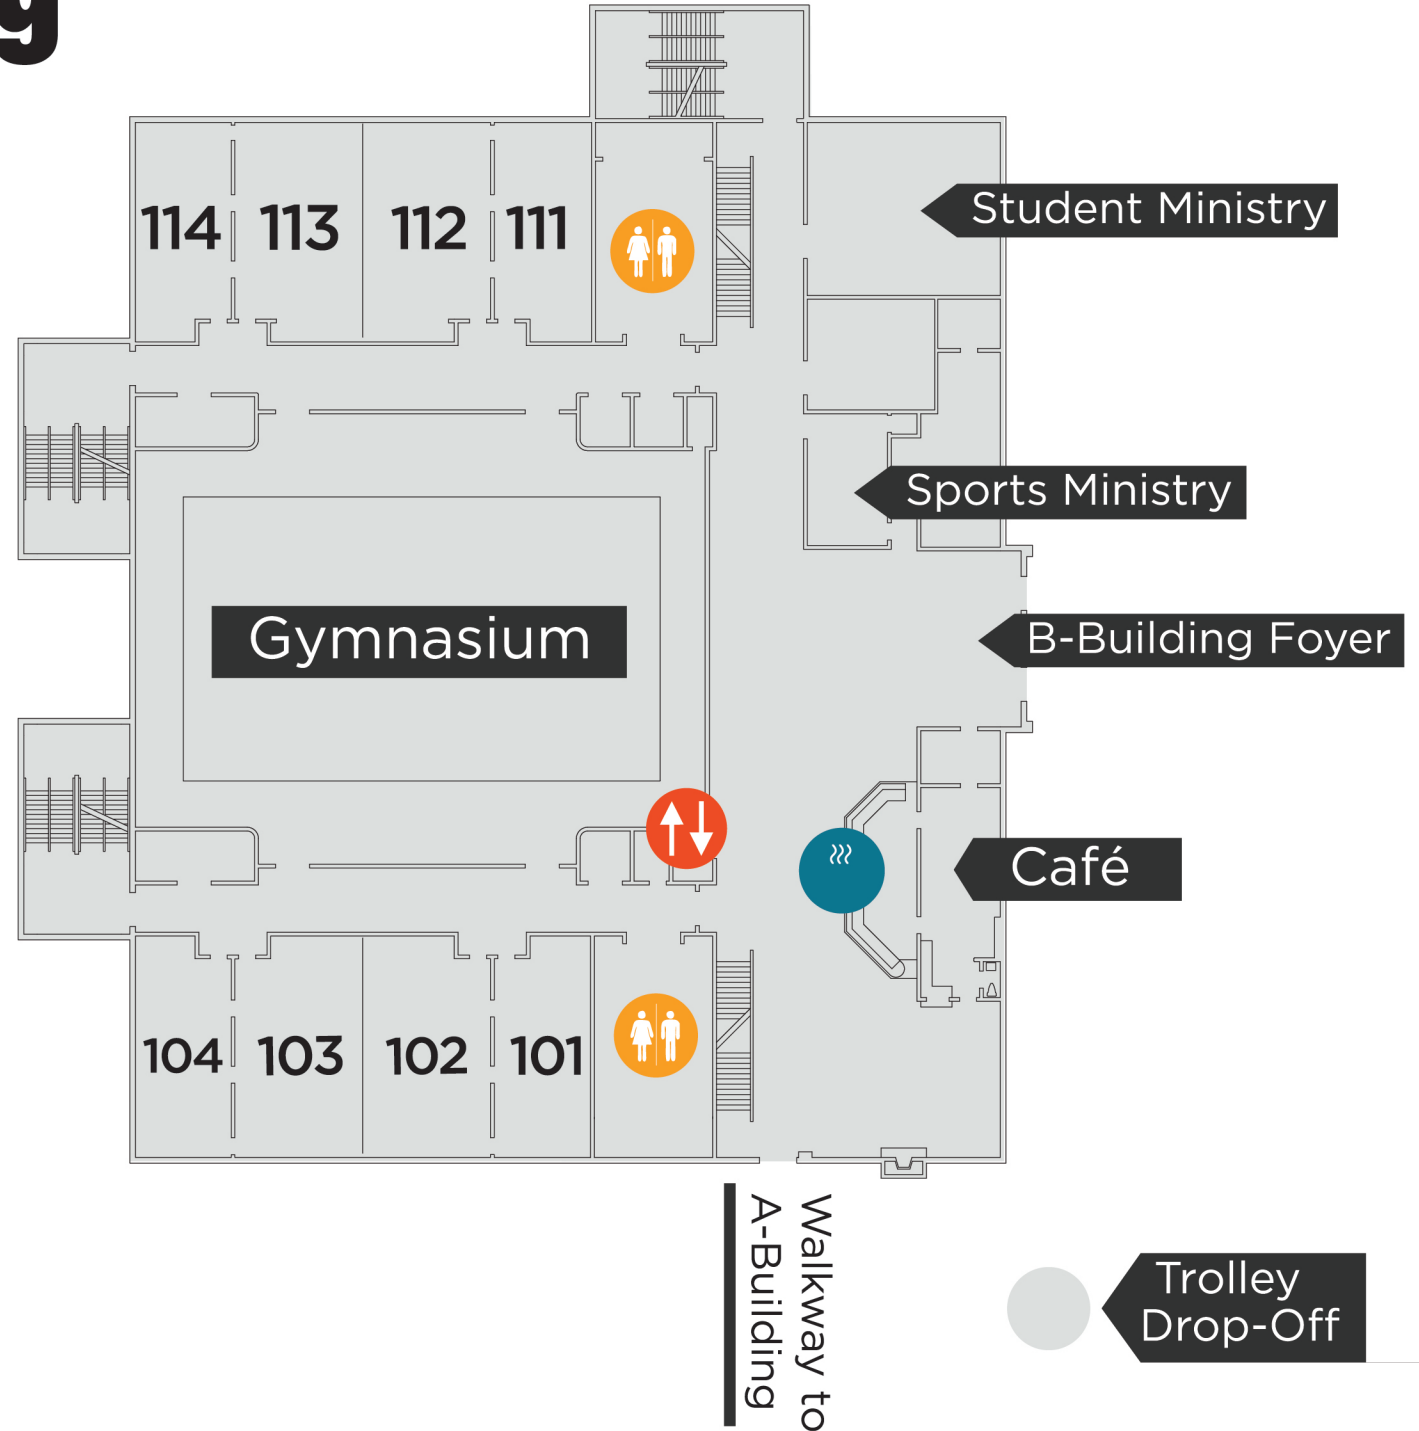

B-BUILDING

Gymnasium/Sports Ministry
Wednesday Night Dinner
Student Ministry Office
ESL/Citizenship Classes
Care Ministry/Thrft Store

THE WAREHOUSE

Middle School Ministry
High School Ministry

B-Building level one

	Bathroom
	Elevator
	Coffee (Sunday Morning)

	Trolley Drop-Off
---	------------------