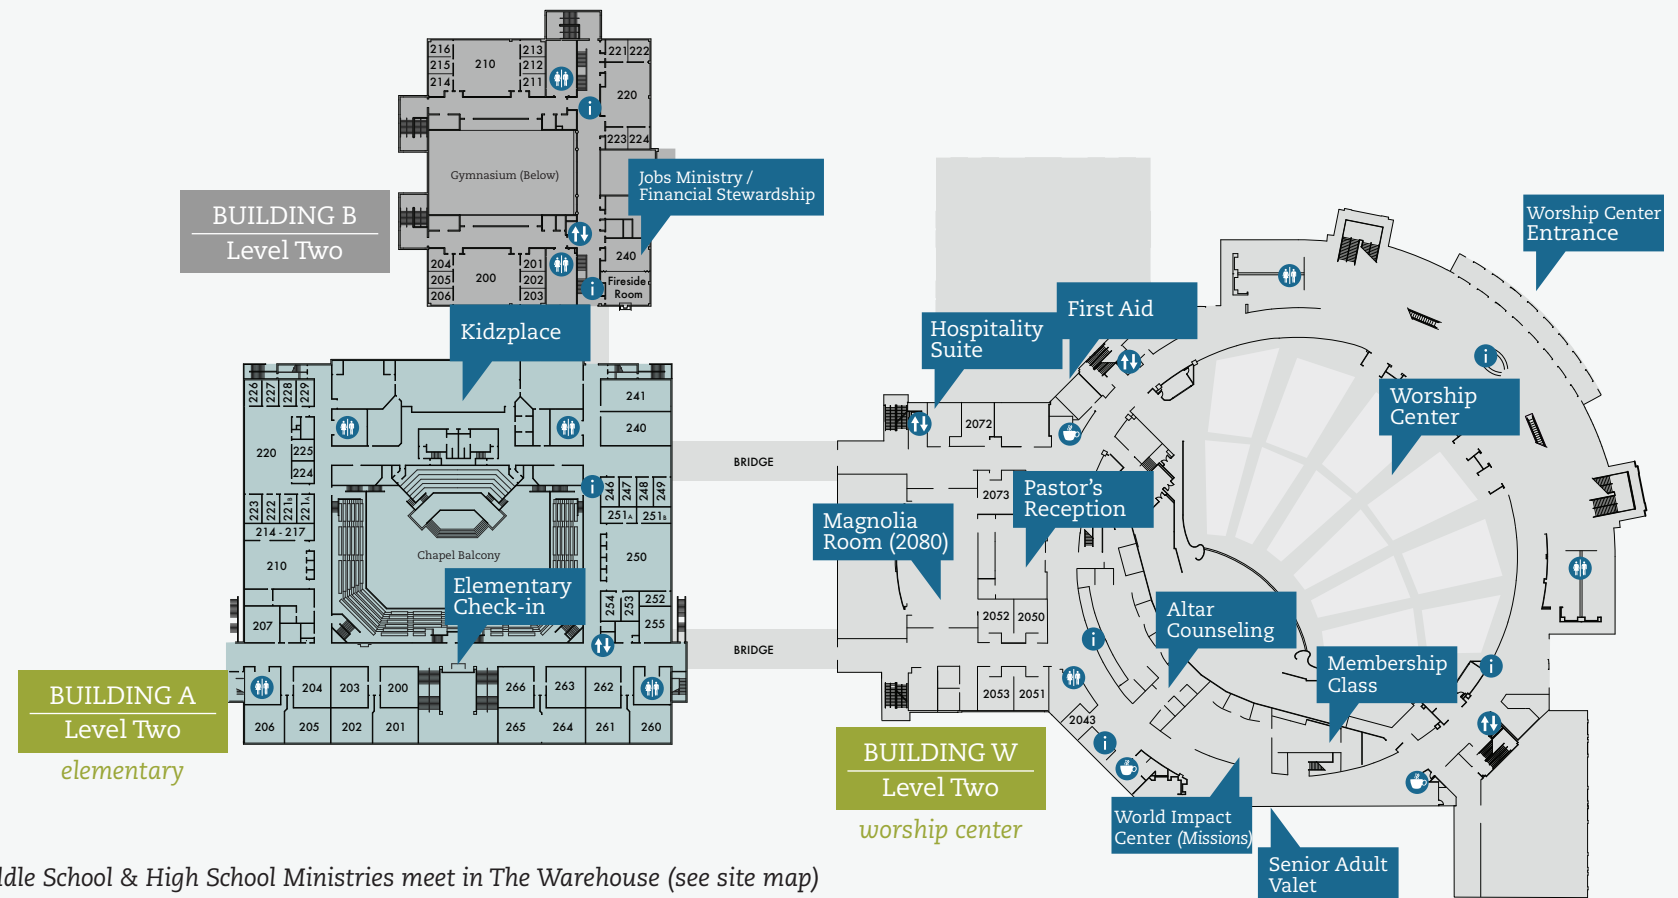

WELCOME!

If you have any questions or need help during your visit, our hospitality team is available to help you.

SUNDAY SCHOOL

for kids, students, and adults

8, 9:30, 11AM

WORSHIP SERVICES

passionate worship and dynamic teaching

9:30 & 11 AM

9:30AM service in the Worship Center
 9:30AM (simulcast) service in The Chapel
 11AM service in The Chapel

visit www.fbcw.org for more information

Note: Middle School & High School Ministries meet in The Warehouse (see site map)